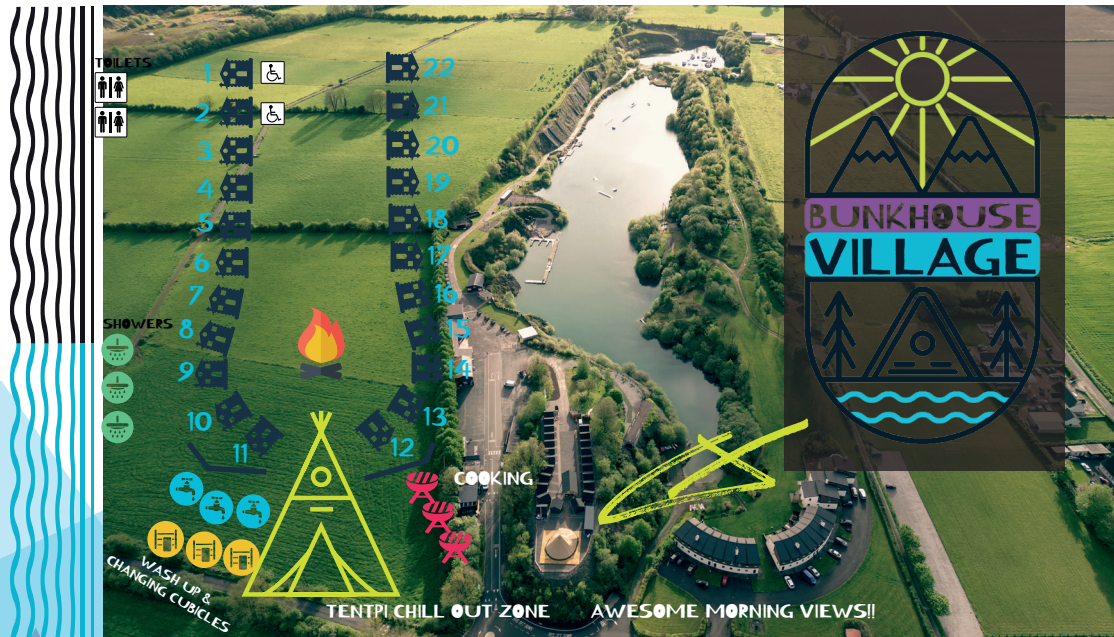

BUNKHOUSE LAYOUT & SITE LOCATION

BALLYHASS
ADVENTURE GROUP

TEL: 022 27773

EMAIL: INFO@BALLYHASS.IE

WEB: WWW.BALLYHASS.IE

WEB: WWW.BUNKHOUSEVILLAGE.IE