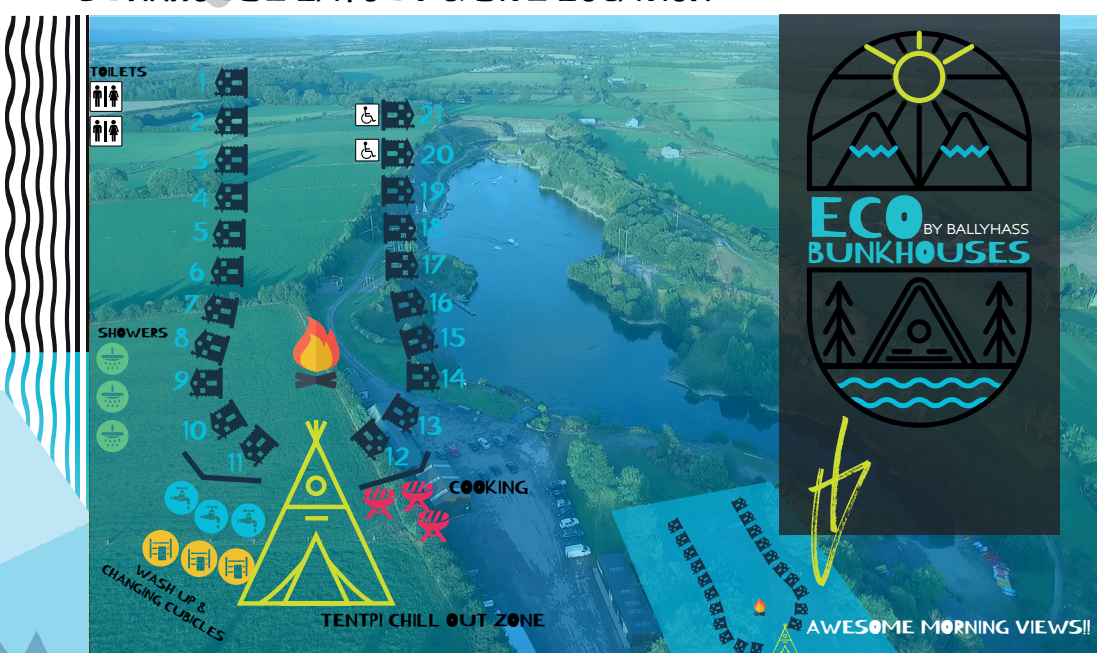

BUNKHOUSE LAYOUT & SITE LOCATION

BALLYHASS
MALLOW

BALLYHASS
COACHFORD

TEL: 022 27773

EMAIL: INFO@BALLYHASS.IE

WEB: WWW.BALLYHASS.IE